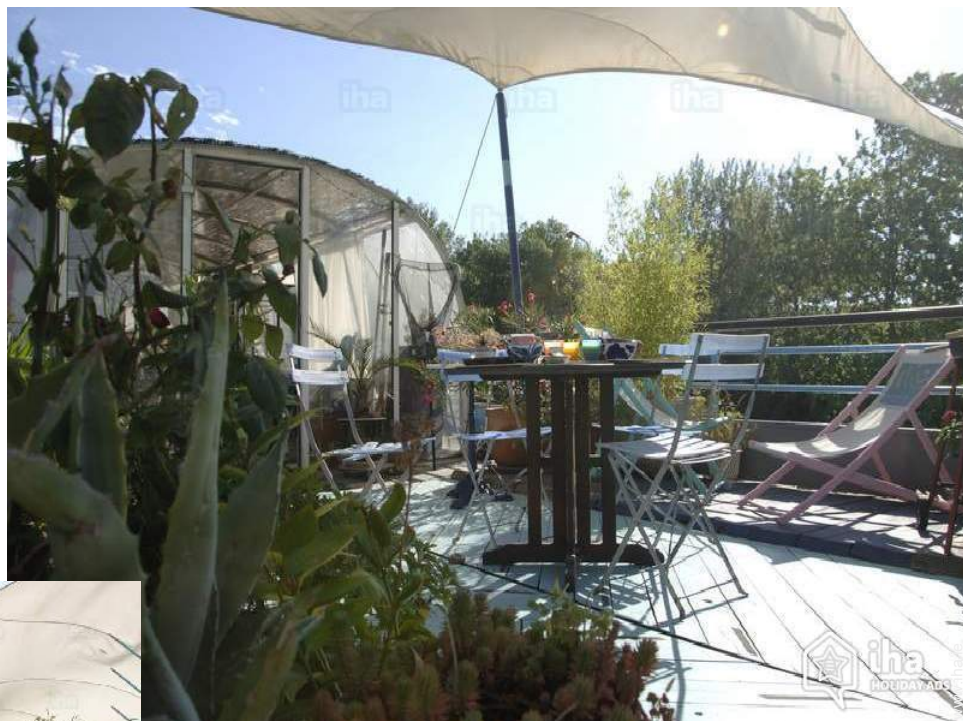

Guest House - Bed & Breakfast Arles "PETITE REINE"

Barge - Houseboat of 130' (40 meters)
moored up

Setting : waterfront, calm

Guest Room(s) : 1

- Charming Apartment
"Logement du marinier"
2 person(s)

Arles - Bouches-du-Rhône (13) - Provence-Alpes-Côte d'Azur (French Riviera)

Surroundings

- **Locality** :

Sea/ocean 40km
Public swimming pool 500m
River <50m
Mountain range 15km

Interior layout

overall view

View from the property

Exterior

- **Exterior facilities at guests disposal :**
Terrace, covered terrace, sundeck
- **Outside at the guests disposal :**
River
- **Exterior amenities at guests disposal :**
Garden seat(s), chaise(s) longue(s), sun recliner(s), outside shower facilities

• **baby equipment :**

Baby chair

• **Exterior private facilities :**

Terrace, roof terrace, sundeck, garden table(s), sun recliner(s), hammock(s)

Photo album - 1

Summer

overall view

Interior layout