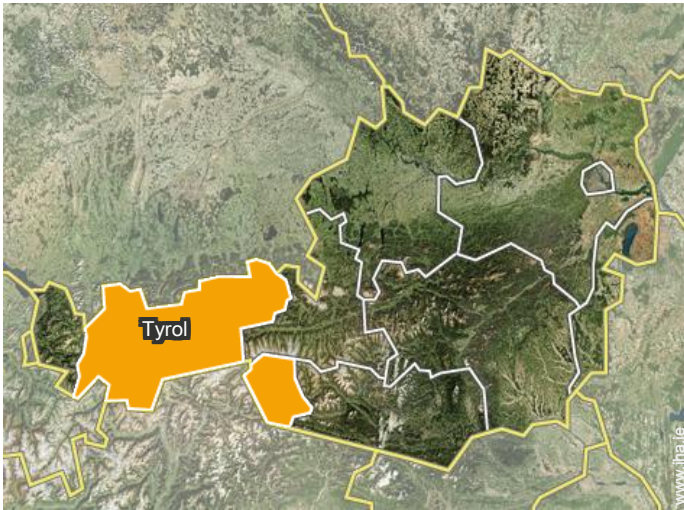

small bedroom

bathroom

bathroom

outside

view from the garden/park

view from the garden/park

garden

Location

Location & Access

GPS coordinates in degrees, minutes, seconds: Latitude 47°19'50"N - Longitude 11°50'45"E ([Dwelling](#))

Address

→ St. Pankraz-Weg 120
6264 Fügenberg

• Motorway (junction) Wiesing / Zillertal

→ Wiesing, Tyrol, Austria
→ Distance : 12km
→ Time : 10'

• Airport Innsbruck Kranebitten

→ Innsbruck, Tyrol, Austria
→ Distance : 45km
→ Time : 30'

- Zell am Ziller : (20km)
- Mayrhofen : (30km)
- Schwaz : (25km)