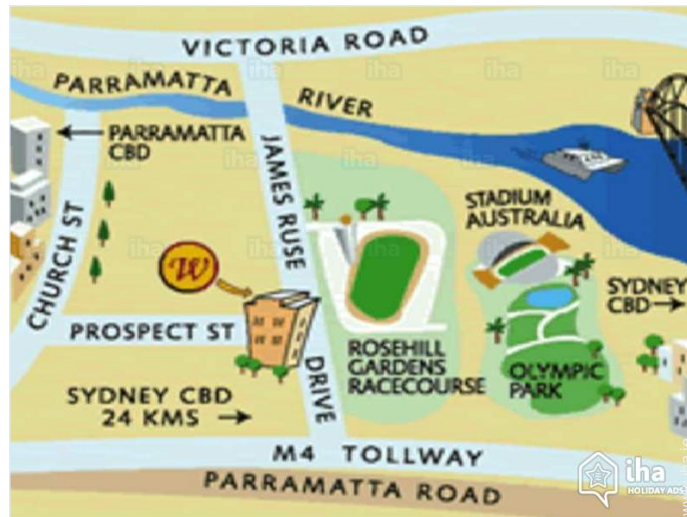

Route map

Location & Access

GPS coordinates in degrees, minutes, seconds: Latitude 33° 49'27"S - Longitude 151°1'16"E (Dwelling)

Address

→ 110 James Ruse Drive
2142 Rosehill

• Train station Rosehill

→ Rosehill, New South Wales, Australia
→ Distance : 300m
→ Time : 5'

• Airport Sydney Kingsford Smith

→ Sydney, New South Wales, Australia
→ Distance : 45km
→ Time : 50'

• Motorway (junction) M4

→ Rosehill, New South Wales, Australia
→ Distance : 30m
→ Time : 5'

• Harris Park : (1km)

Contact

Spoken languages