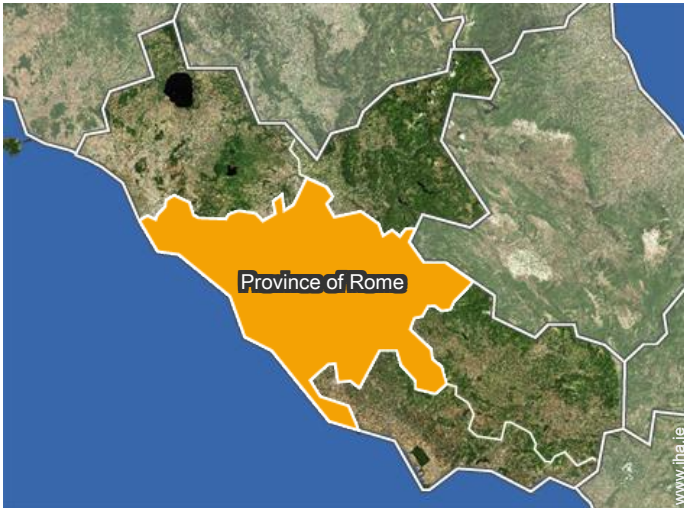

For your guidance

- **For your guidance**
Non smoking rental, mobile telephone network coverage

Photo album - 1

living room

Photo album - 2

Location

Location & Access

GPS coordinates in degrees, minutes, seconds: Latitude 41°54'34"N - Longitude 12° 24'52"E ([Dwelling](#))

Address

→ Via F. M. Torrigio, 99
00100 Rome

• Train station Cornelia

→ Rome, Province of Rome, Latium (Lazio), Italy
→ Distance : 1,5km
→ Time : 5'

• Airport Rome Fiumicino

→ Rome, Province of Rome, Latium (Lazio), Italy
→ Distance : 25km

• Train station Roma Termini

→ Rome, Province of Rome, Latium (Lazio), Italy
→ Distance : 10km
→ Time : 20'

- Rome : (20m)
- Fiumicino : (32km)

Contact

Spoken languages

Holiday lettings Rome - Italy "Il Cortile di Anna"