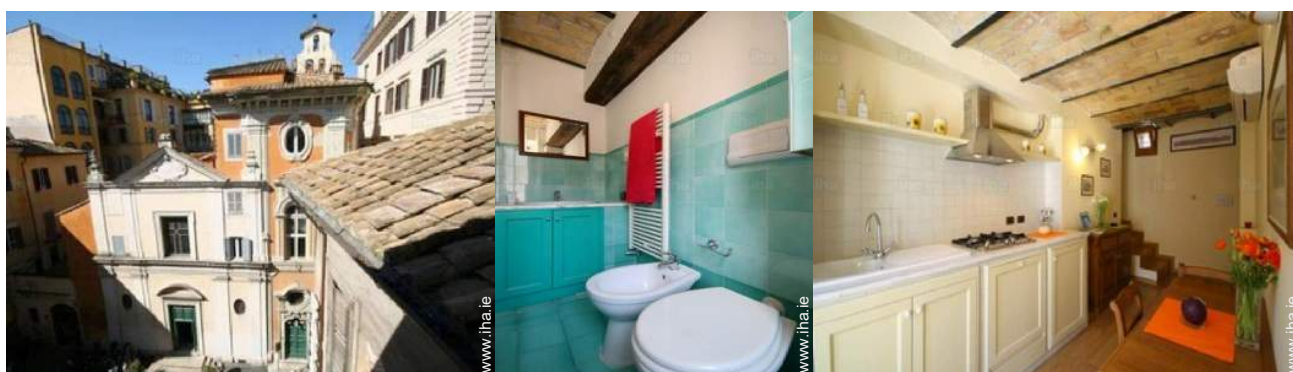

double bed(s)

Kitchen Area

double bed(s)

Photo album - 2

Guest facilities

Location

Location & Access

GPS coordinates in degrees, minutes, seconds: Latitude 41°53'50"N - Longitude 12°28'32"E ([Dwelling](#))