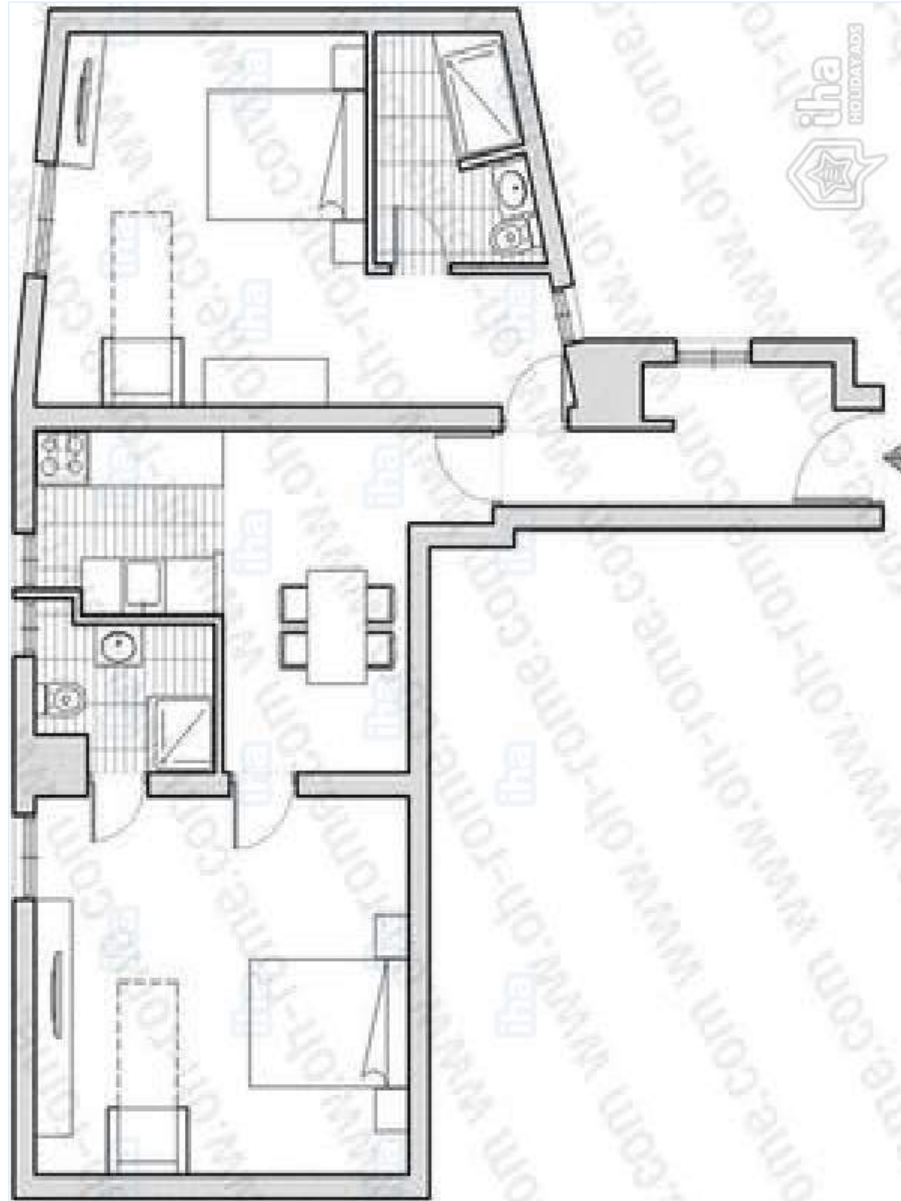

Floor plan

www.oha.ie