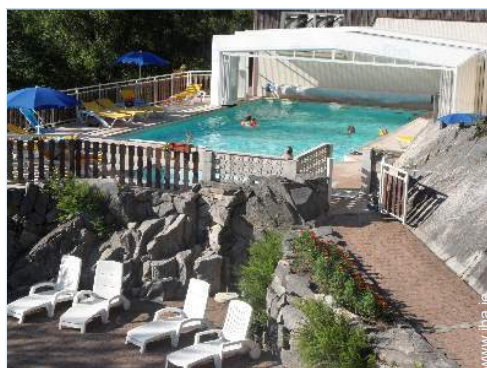

Heated swimming pool