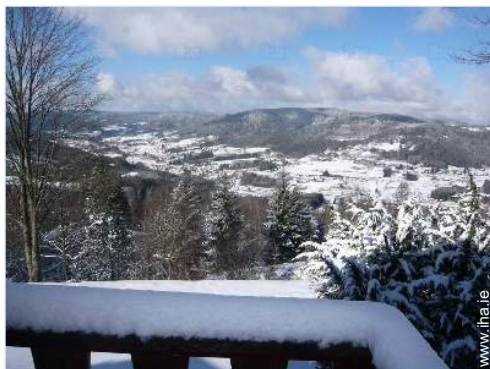

### Surroundings

- **Locality :**  
Ski slopes 20km  
Heated swimming pool  
Public tennis court  
Watersports centre 15km  
Waterfall  
River  
Lake 15km  
Forest  
Mountain range

façade

unobscured view

panorama

### Exterior

- Ground surface :  
5 ha
- Outside accommodation :  
Terrace, balcony
- Outside setting :  
Wooded park
- Outside amenities :  
BBQ, garden table(s), garden seat(s), parasol, garden seated area, child's swing