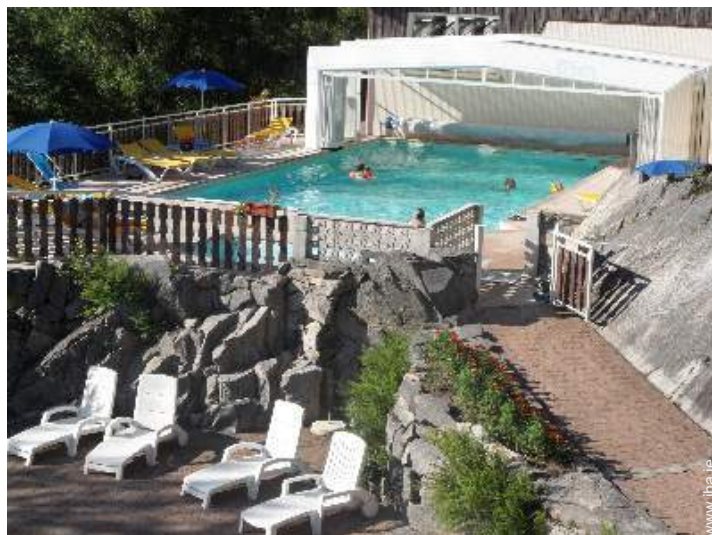

unobscured view

panorama

Exterior

- Ground surface :
5 ha
- Outside accommodation :
Terrace, balcony
- Outside setting :
Wooded park
- Outside amenities :
BBQ, garden table(s), garden seat(s), parasol, garden seated area, child's swing

For your guidance

- For your guidance
Children welcome
Pets accepted under certain conditions (ask the owner)

Heated swimming pool

Photo album - 1

unobscured view

façade

panorama

Heated swimming pool

Photo album - 2

hiking

pathway

bedroom

leisure equipment

south-westerly view

Kitchen Area

Location