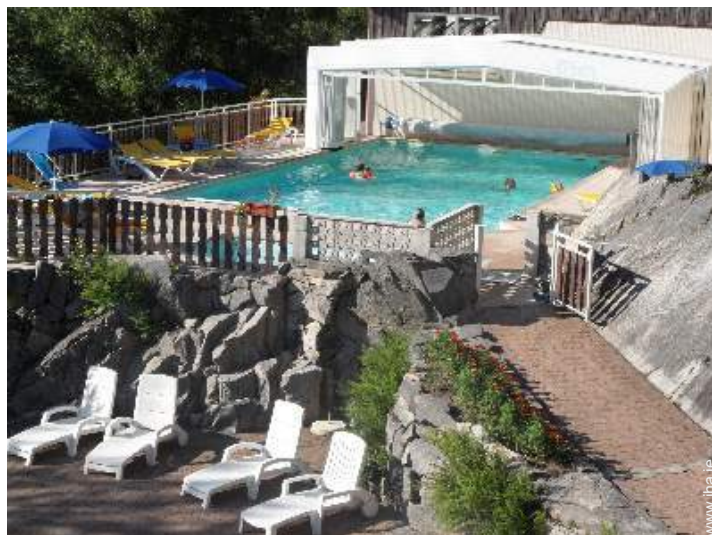

### Exterior

- Ground surface :  
5 ha
- Outside accommodation :  
Terrace, balcony
- Outside setting :  
Wooded park
- Outside amenities :  
BBQ, garden table(s), garden seat(s), parasol, garden seated area, child's swing

### For your guidance

- For your guidance  
Children welcome  
Pets accepted under certain conditions (ask the owner)

Heated swimming pool

Photo album - 1

unobscured view

façade

panorama

Heated swimming pool

Photo album - 2

hiking

pathway

bedroom

leisure equipment

south-westerly view

Kitchen Area