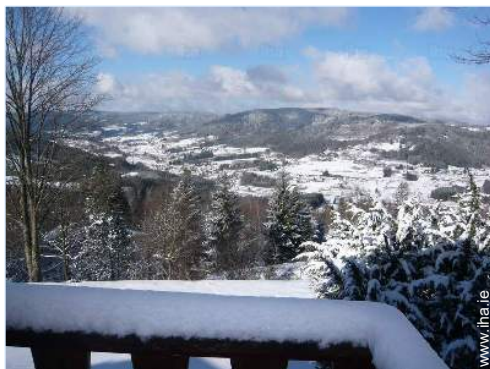

Surroundings & location

" Departure of several ballads from Gérardmer (cascades) cottage: Lake, skiing etc... "

Leisure

- **Leisure activities less than 20 km / 12 miles :**

Alpine skiing, cross-country skiing, ski-trekking, luge (run), ice-skating, bathing, pedalo, snorkelling, windsurfing, canoeing, tennis, squash, riding school, pathway, coastal/forest paths, hiking, climbing, mountain bike (path), boat trips, horse trekking, donkey rides, mini-golf, ATV/Quad Bike, ten-pin bowling, acrobanch, fishing, angling, pétanque pitch

Surroundings

- **Locality :**
Ski slopes 20km
Heated swimming pool
Public tennis court
Watersports centre 15km
Waterfall
River
Lake 15km
Forest
Mountain range
- **Amenities :**
Village centre 5km

façade

unobscured view

panorama

Exterior

- Ground surface :
5 ha
- Outside accommodation :
Terrace, balcony
- Outside setting :
Wooded park
- Outside amenities :
BBQ, garden table(s), garden seat(s), parasol, garden seated area, child's swing