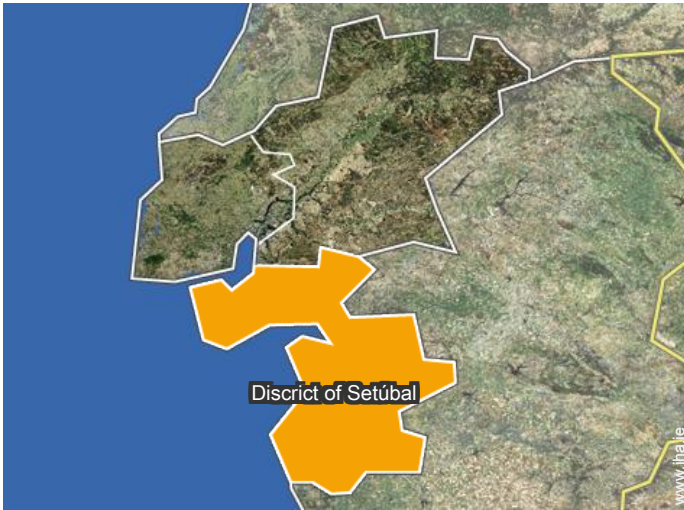

Holiday lettings
Lisbon and Tagus Valley - Portugal
Villa

7
[Book now](#)

Location