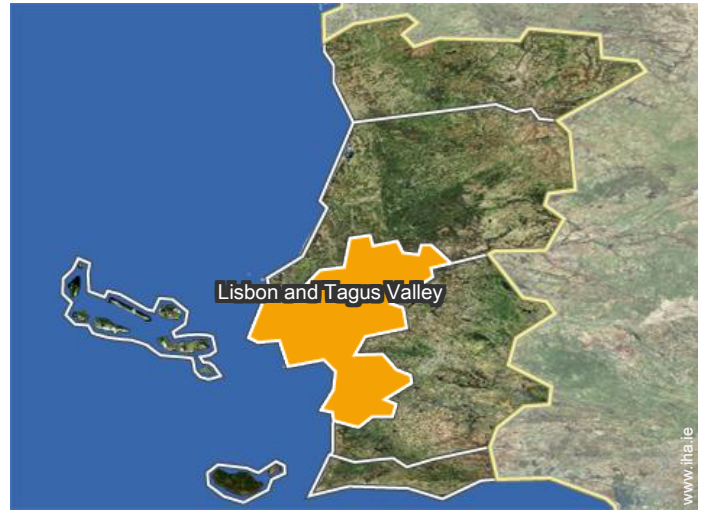

Holiday lettings
Lisbon and Tagus Valley - Portugal
Villa

7
[Book now](#)

Location