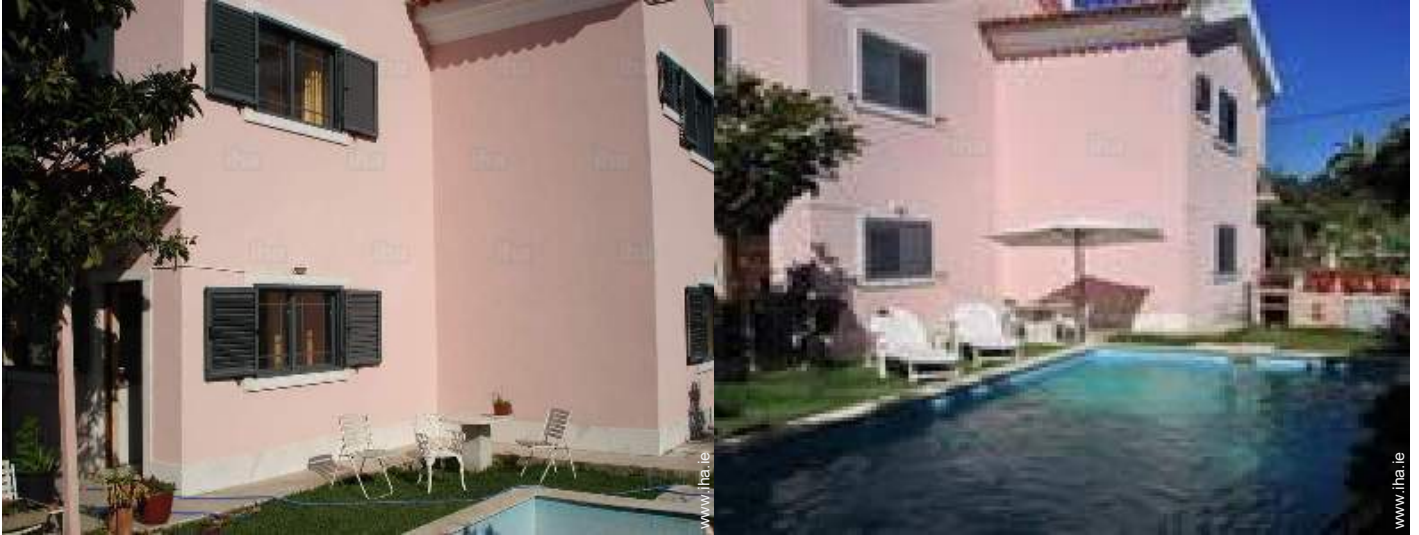

Photo album - 1

the property