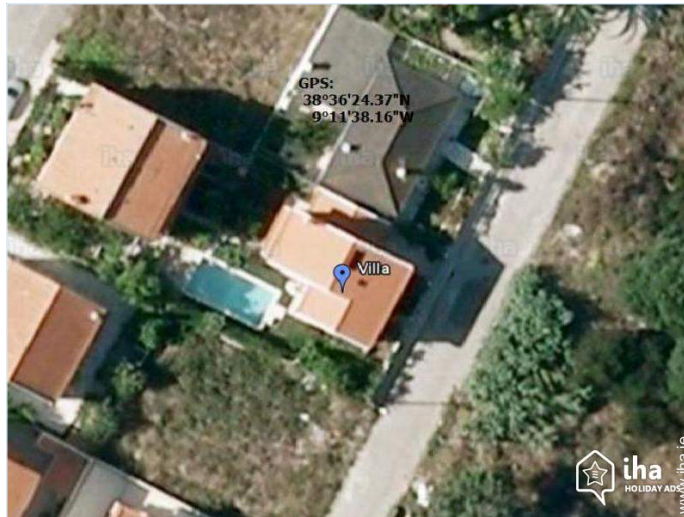

Holiday lettings Tagus Estuary Villa

Villa, detached, 2 floors, separate entrance, in a(an) Private property

Setting : quiet, country setting

Capacity : from 2 to 8 person(s)

Bedroom(s) : 3

Room(s) : 5

Costa de Caparica - Discript of Setúbal - Lisbon and Tagus Valley
Portugal

bathroom

Parking

pool view

Route map

Location & Access

GPS coordinates in degrees, minutes, seconds: Latitude 38° 36'24.37"N - Longitude 9°11'38.16"W (Dwelling)

Address

→ Rua Gonçalo
Velho Cabral
2825 Costa de Caparica